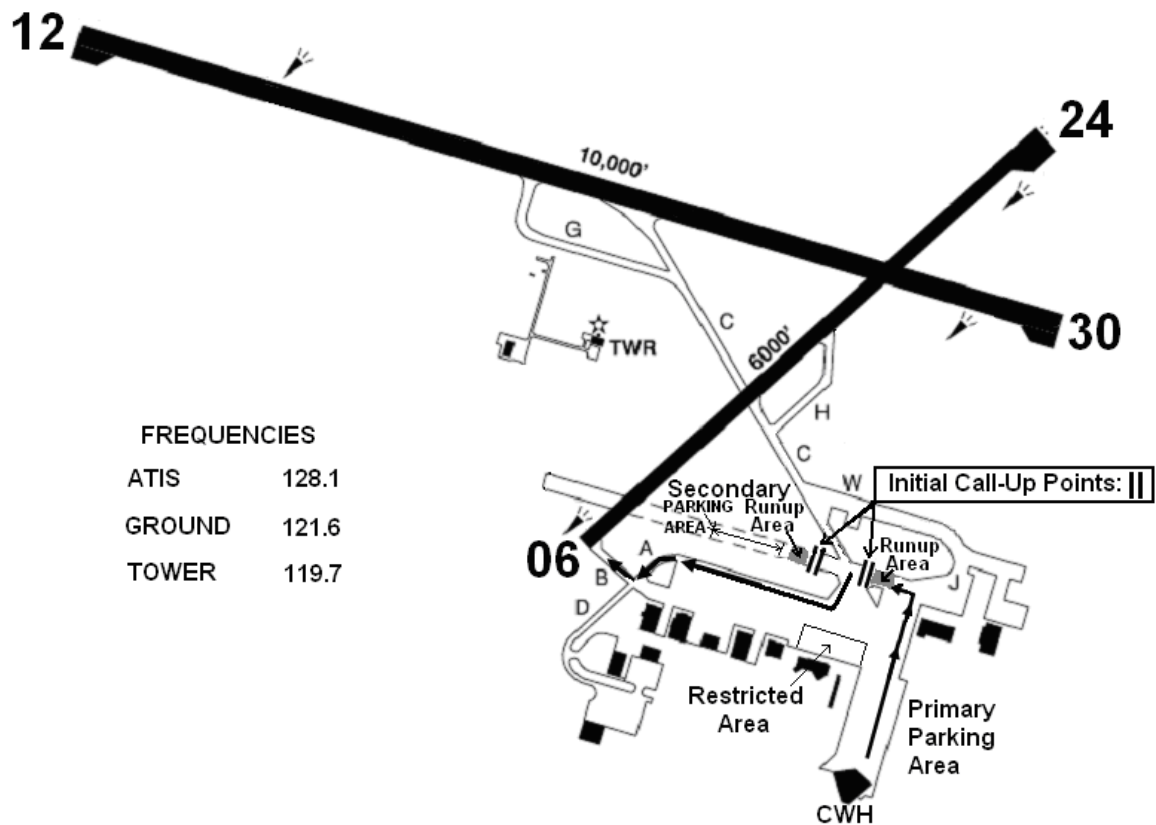

Hamilton Airport - Runway 12, 24 and 30 Departures

FREQUENCIES

ATIS	128.1
GROUND	121.6
TOWER	119.7

- OBTAIN THE LATEST HAMILTON ATIS ON 128.1
- FOLLOW THE MARSHALLERS INSTRUCTIONS TO THE INITIAL CALL-UP POINT AS SHOWN ABOVE
- CONTACT "HAMILTON GROUND" ON 121.6 **WHEN YOU ARE FIRST IN LINE AT THE INITIAL CALL-UP POINT AND STATE THE FOLLOWING:**
 - FULL REGISTRATION (INCLUDE "FOXTROT OR GOLF" IF CANADIAN REGISTERED)
 - TYPE OF AIRCRAFT
 - DESTINATION
 - ATIS RECEIVED
 - ADVISE GROUND IF YOU CAN ACCEPT AN INTERSECTION DEPARTURE (SEE ABOVE FOR DISTANCE REMAINING)
- IF INSTRUCTED TO HOLD SHORT OF A RUNWAY, **YOU MUST READ BACK THE HOLD SHORT INSTRUCTION.**

Hamilton Airport - Runway 06 Departures

FREQUENCIES	
ATIS	128.1
GROUND	121.6
TOWER	119.7

- OBTAIN THE LATEST HAMILTON ATIS ON 128.1
- FOLLOW THE MARSHALLERS INSTRUCTIONS TO THE INITIAL CALL-UP POINT AS SHOWN ABOVE
- CONTACT "HAMILTON GROUND" ON 121.6 **WHEN YOU ARE FIRST IN LINE AT THE INITIAL CALL-UP POINT AND STATE THE FOLLOWING:**
 - FULL REGISTRATION
(INCLUDE "FOXTROT OR GOLF" IF CANADIAN REGISTERED)
 - TYPE OF AIRCRAFT
 - DESTINATION
 - ATIS RECEIVED
- IF INSTRUCTED TO HOLD SHORT OF A RUNWAY, **YOU MUST READ BACK THE HOLD SHORT INSTRUCTION.**