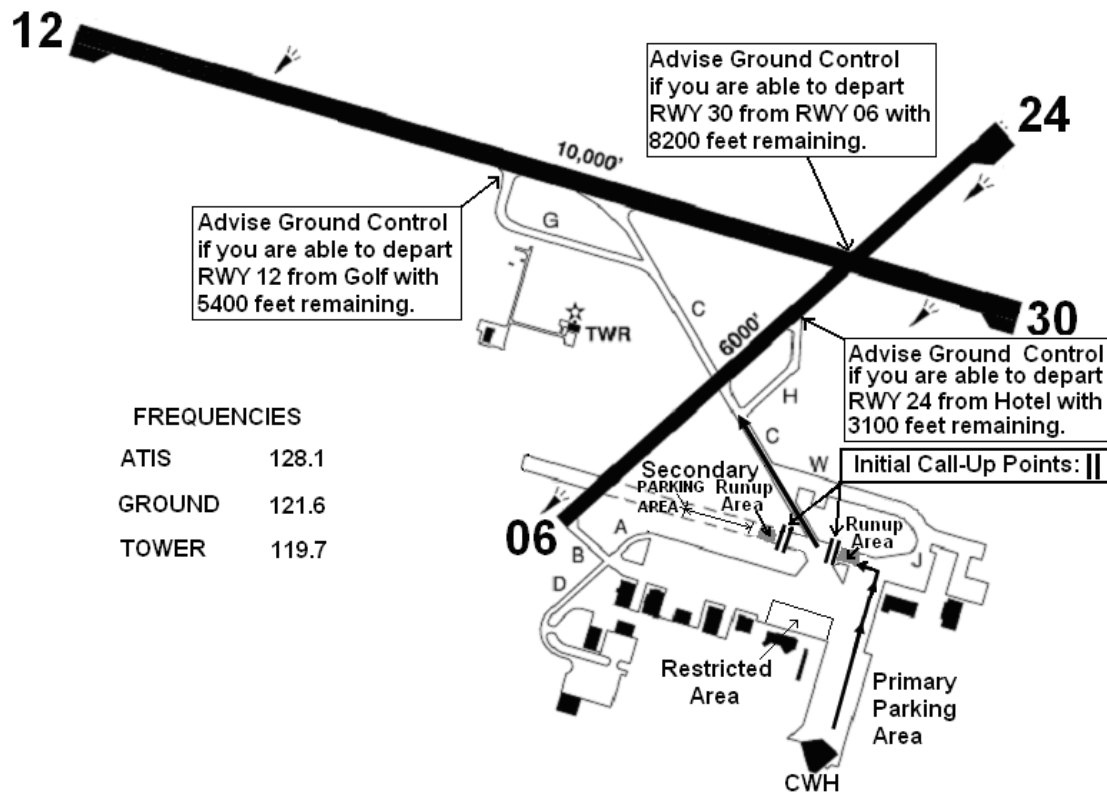

Hamilton Airport - Runway 12, 24 and 30 Departures

FREQUENCIES

ATIS	128.1
GROUND	121.6
TOWER	119.7

- OBTAIN THE LATEST HAMILTON ATIS ON 128.1
- FOLLOW THE MARSHALLERS INSTRUCTIONS TO THE INITIAL CALL-UP POINT AS SHOWN ABOVE
- CONTACT "HAMILTON GROUND" ON 121.6 **WHEN YOU ARE FIRST IN LINE AT THE INITIAL CALL-UP POINT AND STATE THE FOLLOWING:**
 - FULL REGISTRATION (INCLUDE "FOXTROT OR GOLF" IF CANADIAN REGISTERED)
 - TYPE OF AIRCRAFT
 - DESTINATION
 - ATIS RECEIVED
 - ADVISE GROUND IF YOU CAN ACCEPT AN INTERSECTION DEPARTURE (SEE ABOVE FOR DISTANCE REMAINING)
- IF INSTRUCTED TO HOLD SHORT OF A RUNWAY, **YOU MUST READ BACK THE HOLD SHORT INSTRUCTION.**

Hamilton Airport - Runway 06 Departures

FREQUENCIES	
ATIS	128.1
GROUND	121.6
TOWER	119.7

- OBTAIN THE LATEST HAMILTON ATIS ON 128.1
- FOLLOW THE MARSHALLERS INSTRUCTIONS TO THE INITIAL CALL-UP POINT AS SHOWN ABOVE
- CONTACT "HAMILTON GROUND" ON 121.6 **WHEN YOU ARE FIRST IN LINE AT THE INITIAL CALL-UP POINT AND STATE THE FOLLOWING:**
 - FULL REGISTRATION
(INCLUDE "FOXTROT OR GOLF" IF CANADIAN REGISTERED)
 - TYPE OF AIRCRAFT
 - DESTINATION
 - ATIS RECEIVED
- IF INSTRUCTED TO HOLD SHORT OF A RUNWAY, **YOU MUST READ BACK THE HOLD SHORT INSTRUCTION.**